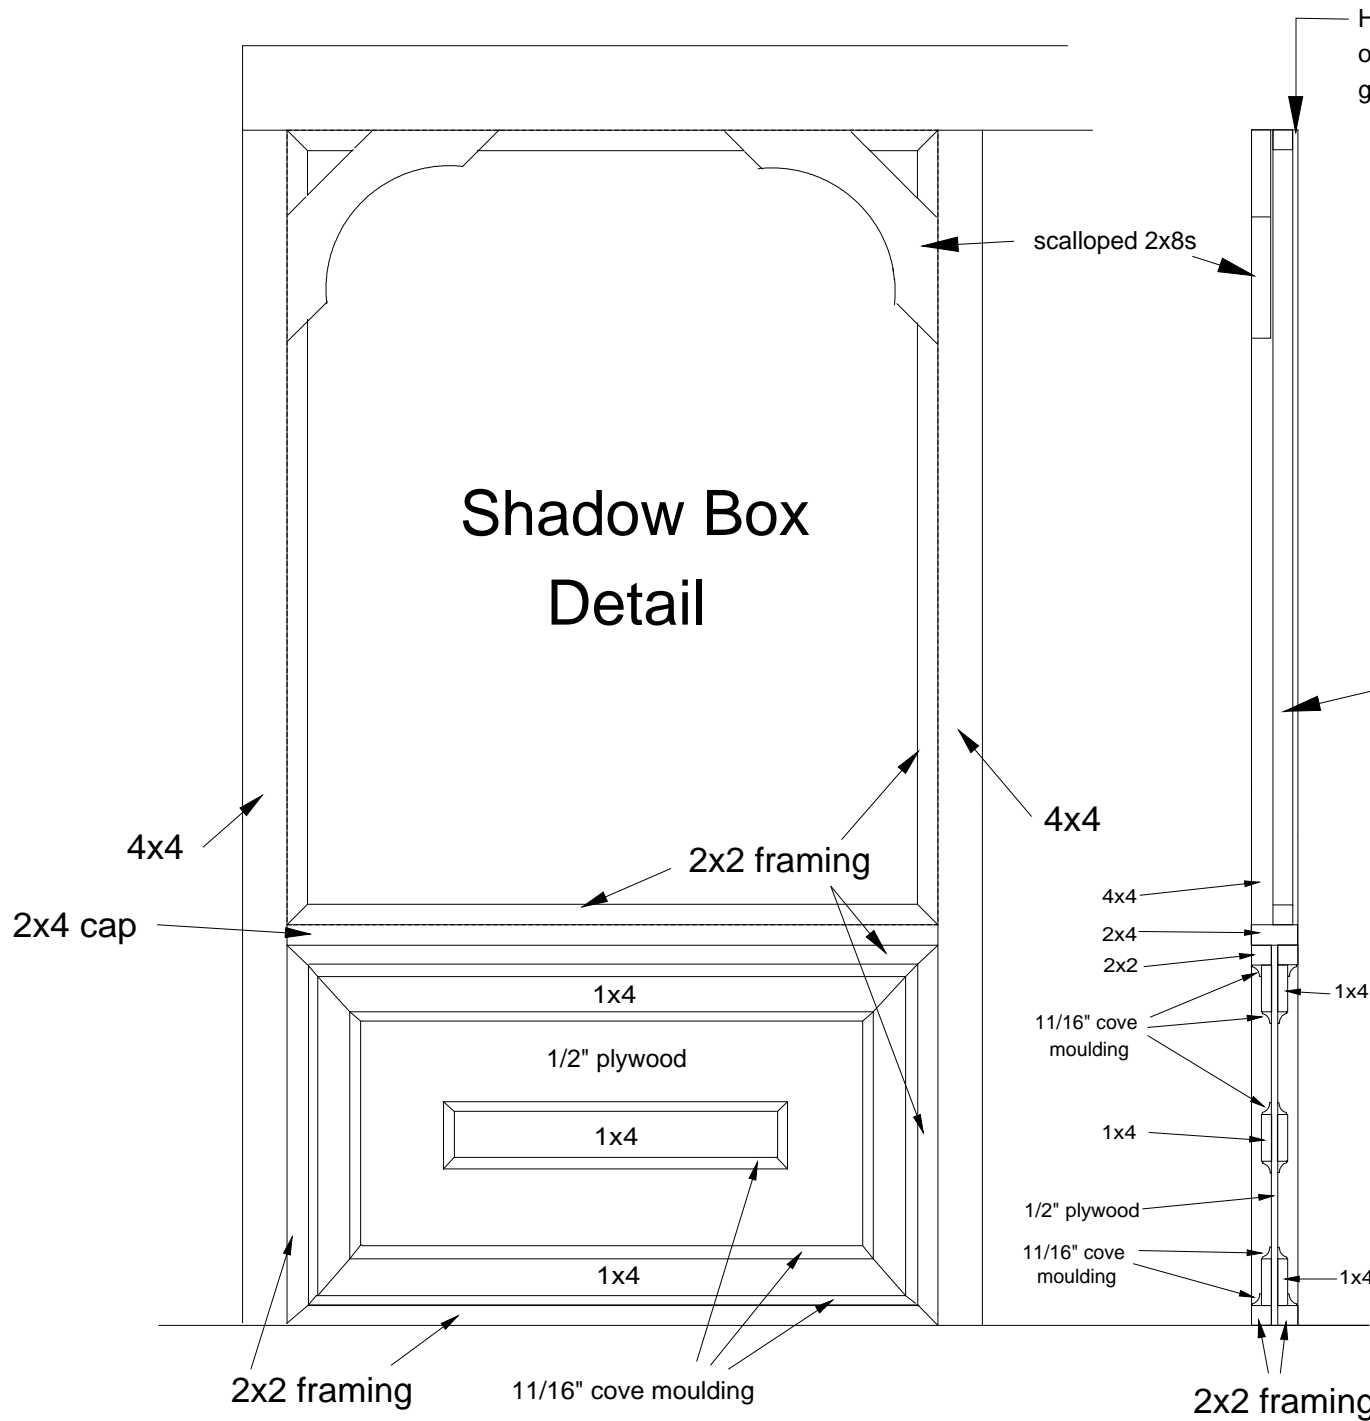

Shadow Box Detail

Hold 2x2 framing off inside of 4x4 by the thickness of glass/screen panels. ~ 9/32"

scalloped 2x8s

2x2 framing holds glass/screen panels.

Shadow Box Cross Section Detail